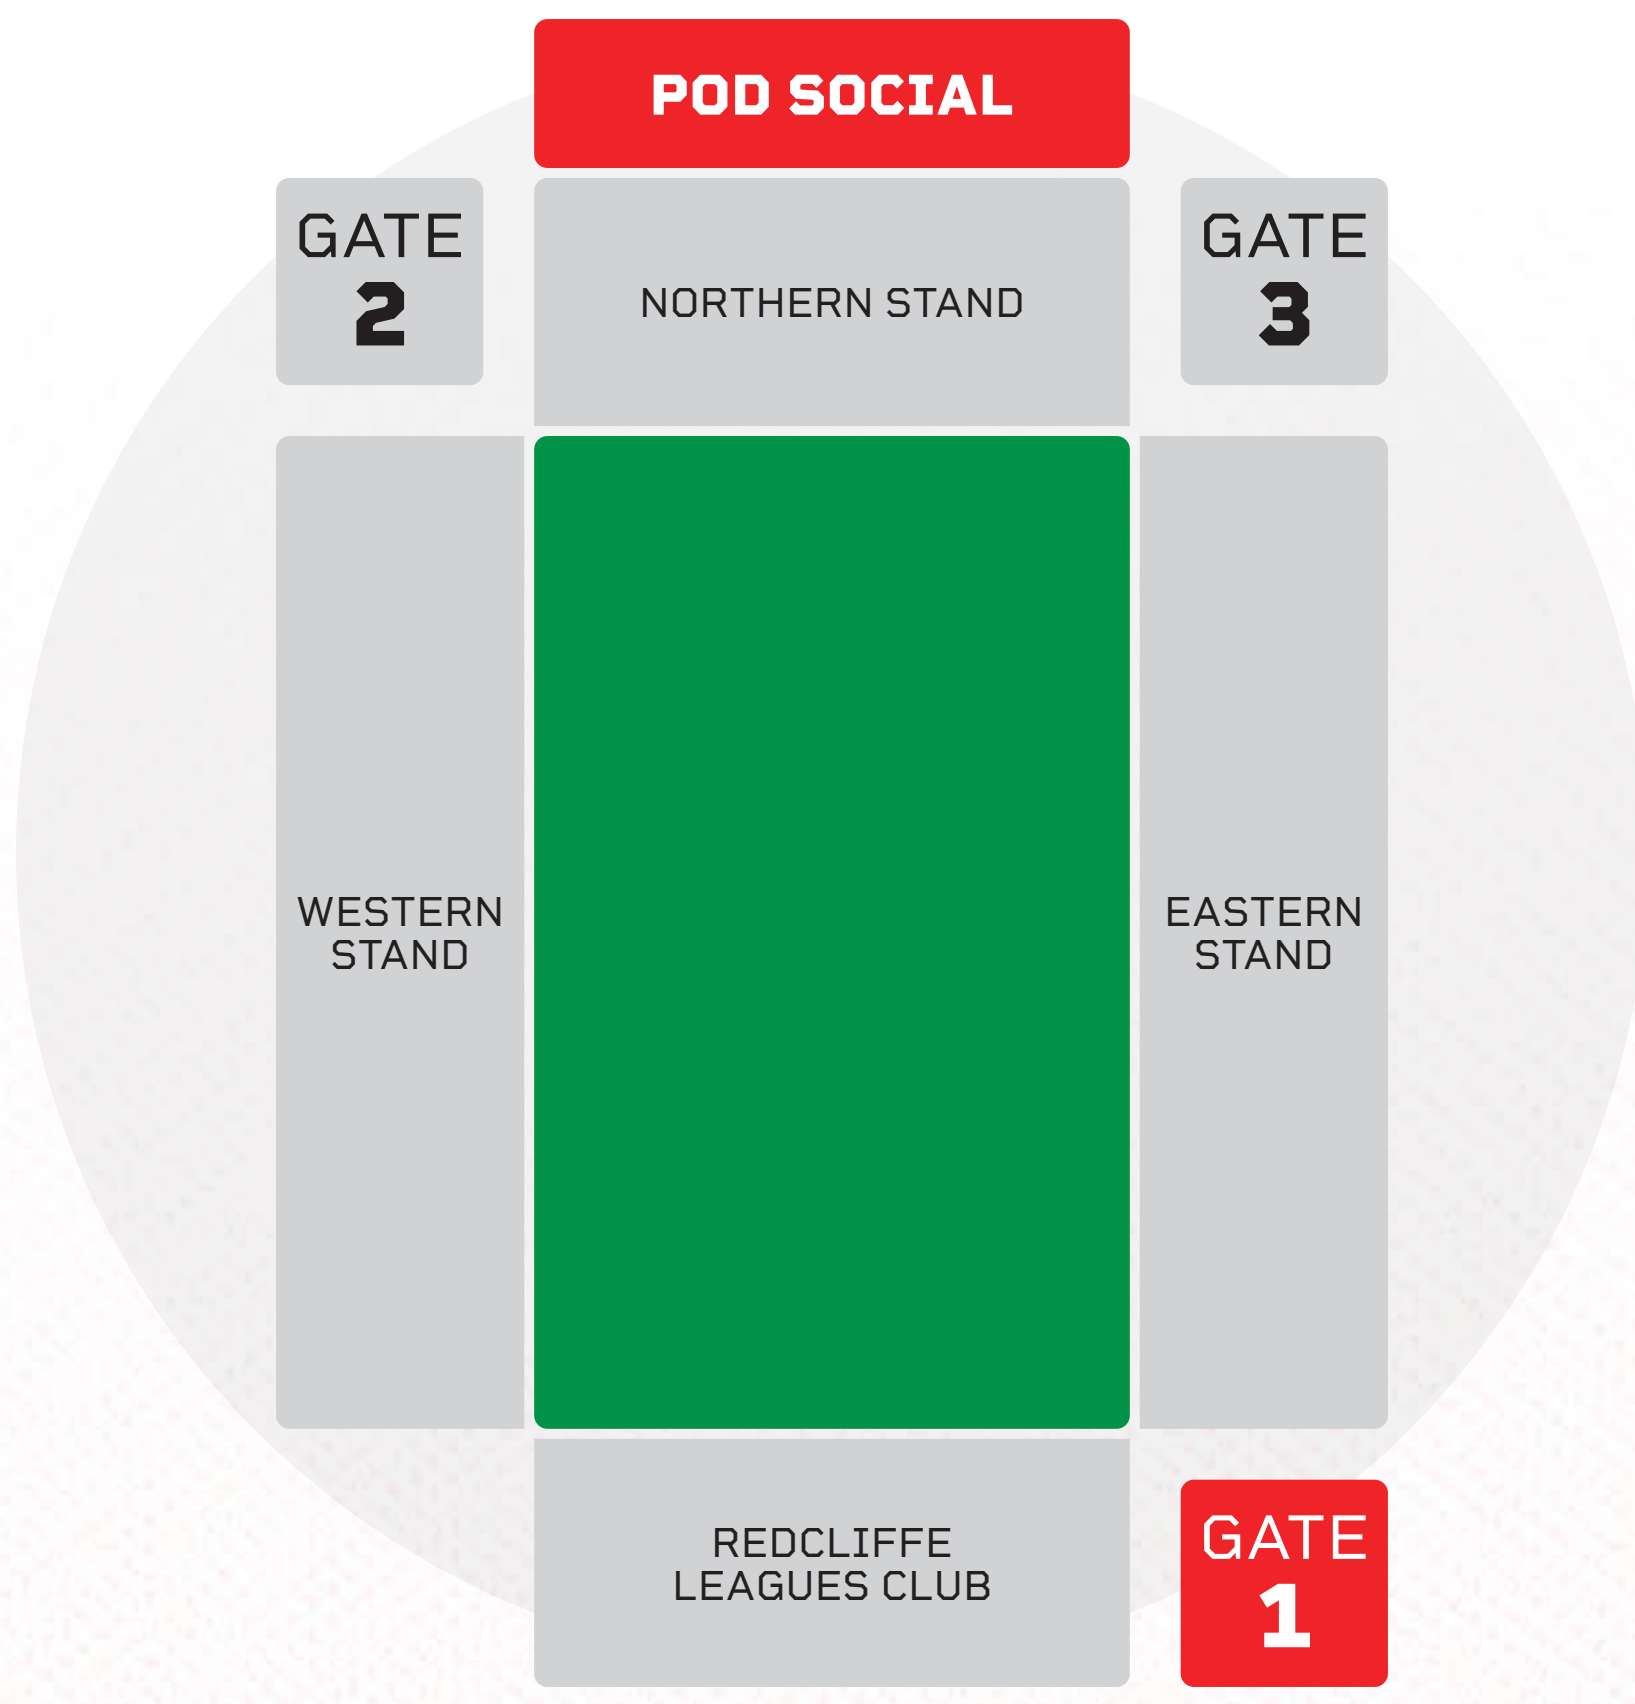

# GAME DAY MAP

ROUND 3 - KAYO STADIUM

## POD SOCIAL

## GATE 3

## GATE 1