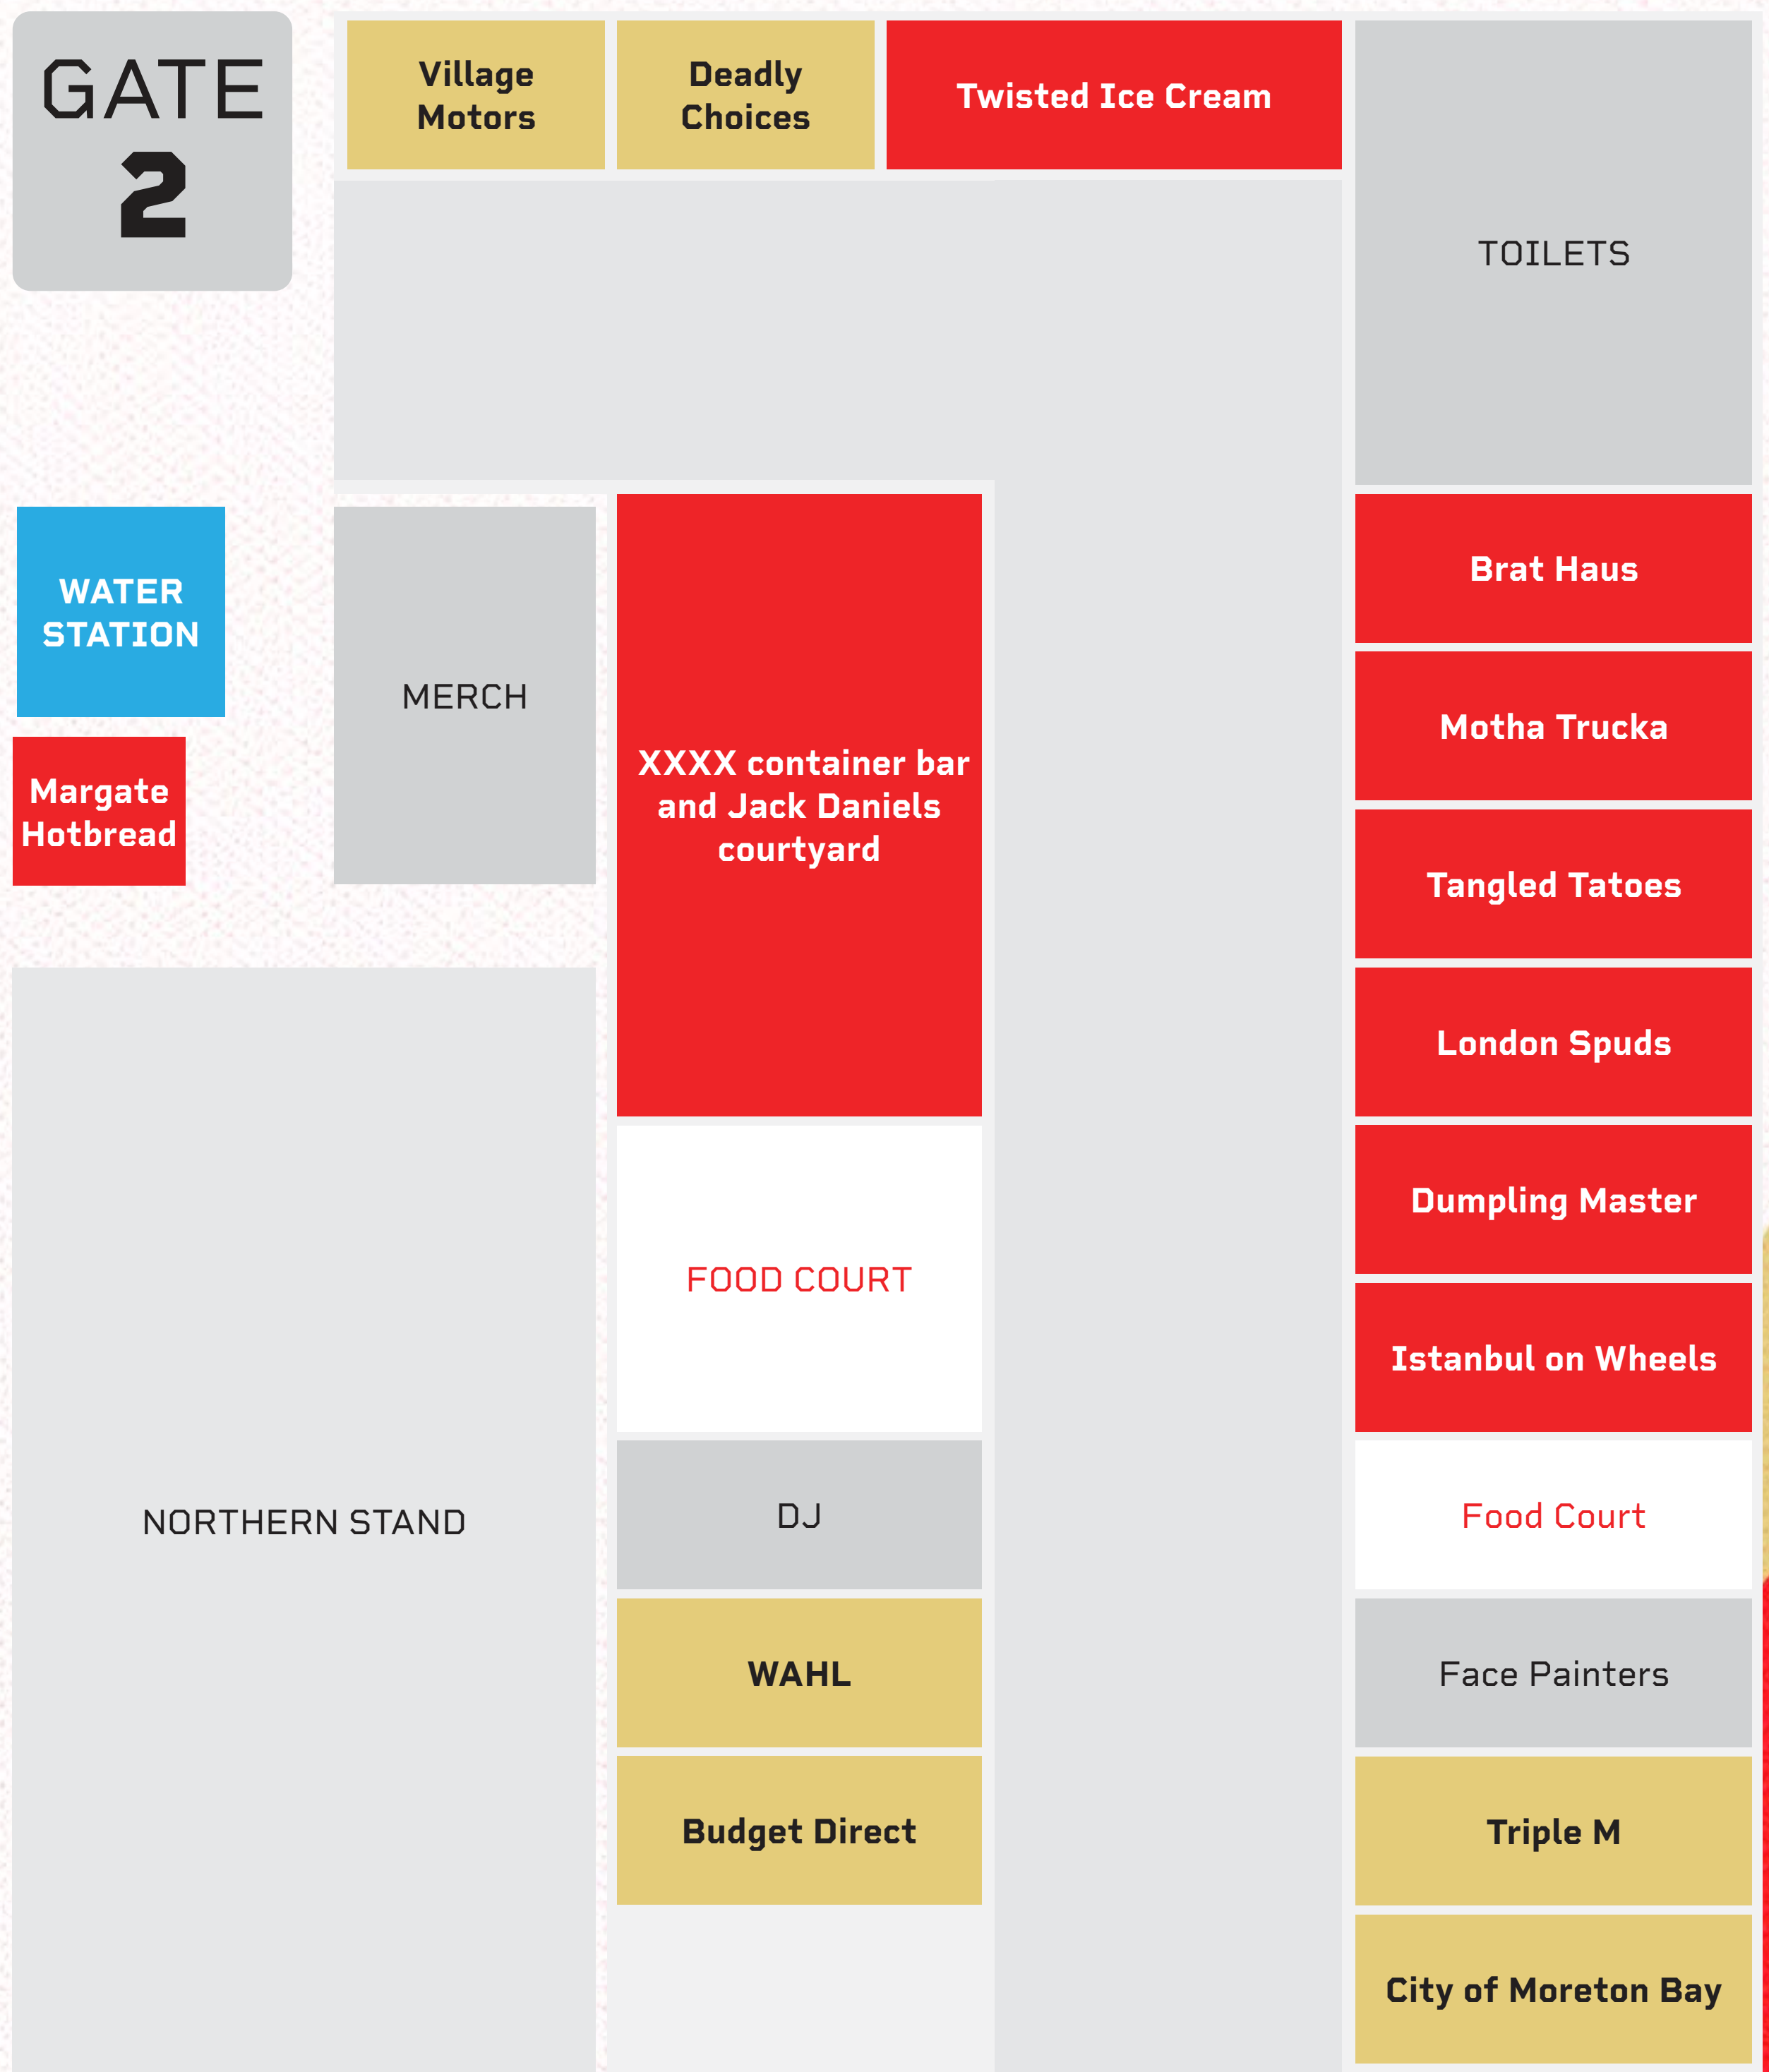

# GAME DAY MAP

ROUND 3 - KAYO STADIUM

## POD SOCIAL

## GATE 3

## GATE 1